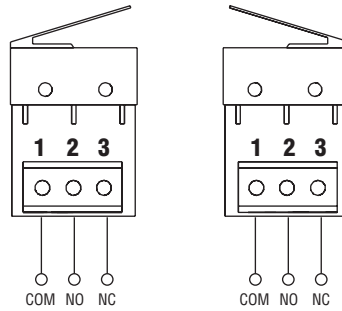

Type of contact	NO/NC
Number of contacts	1/2
Keyswitch / SWK	
Switching current	5A
Switching voltage	125-250V AC
Protection class	IP54
Operating temperature	-40 C°... +50 C°

DOORHAN®

KEYSWITCH

INSTALLATION MANUAL