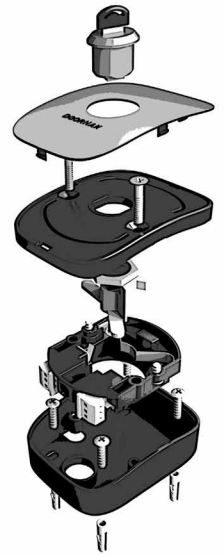

Type of contact	NO/NC
Number of contacts	1/2
Keyswitch / SWK	
Switching current	5A
Switching voltage	125-250V AC
Protection class	IP54
Operating temperature	-40 C°... +50 C°

DOORHAN®

KEYSWITCH

INSTALLATION MANUAL

○ KEYSWITCH

○ SWK